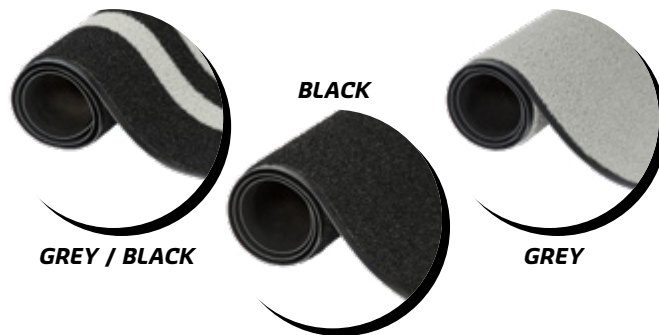

JASPER

CLASSIC

SCRAPER

MEDIUM TRAFFIC UP TO 500 PEOPLE/DAY

 8
SCRAPES DIRT

 2
ABSORBS WATER

 9
RESISTS CRUSHING

COLORS

TECHNICAL INFORMATION

- FIBER: Nylon
- WEIGHT SURFACE: 12oz. per square yard
- BACKING: ThermoFlex vinyl
- THICKNESS: 5/16"
- TYPE: Cut-pile

FINISHING

*fibers
scraping*

WARRANTY

Limited 1 year

CARPET SIZES & ROLLS

MATS

2' x 3'
3' x 4'
3' x 5'
3' X 10'
4' x 6'

4' x 8'
4' x 10'
6' X 10'

ROLLS

3' X 60'
4' X 60'
6' X 60'

CUSTOM MATS: Available up to 11'9" X 60'

A solution unique and durable

- Cut pile mat made out of strong nylon scraping fibers
- Slim profile facilitates the opening of doors
- 3 attractives colouring that will fits most decors
- Easy to clean, only use a wet and dry vacuum and/or shake off
- Because of its unique conception, this mat will keep its scraping capabilities even on rough conditions for a long period of time