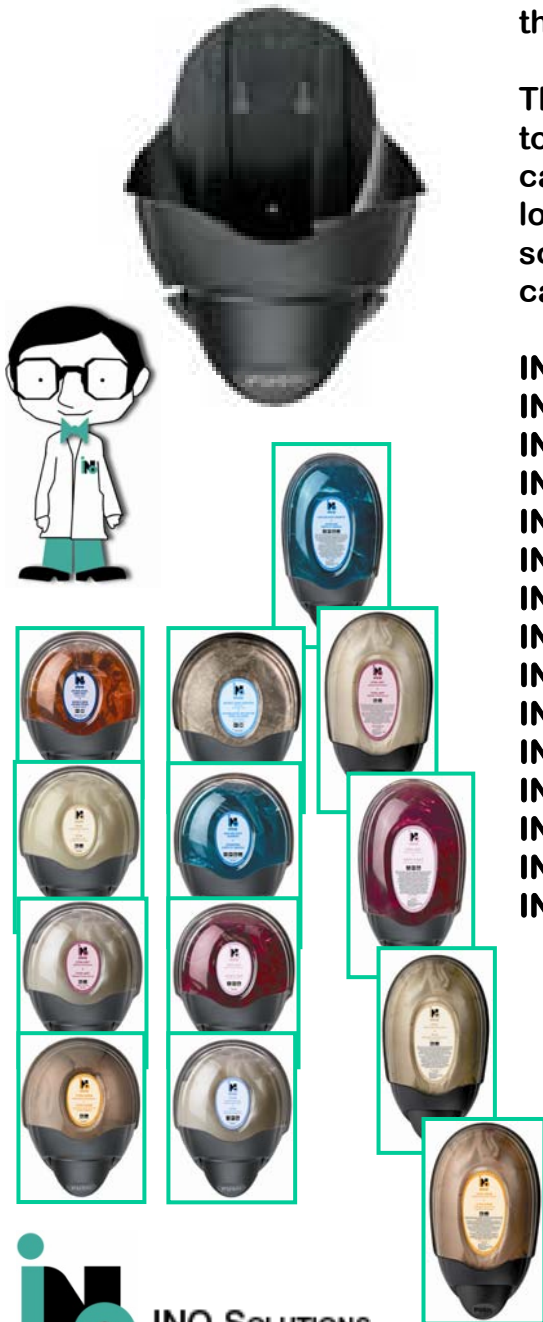

INO view

2L and 4.5L Large Capacity Dispensing Systems

The INO view line of products of the INO derm family encompasses an entire variety of foaming soaps and lotions for a wide range of applications. The large capacity dispensing system is very simple as both the 2,000 ml and 4,500 ml cartridges are designed to be used in the same wall support dispenser.

The transparent cartridges make it very easy to see how much formula is left and when the cartridge should be changed. The soaps and lotions can be used in workshops, industries, schools and in most places where large capacity systems are required.