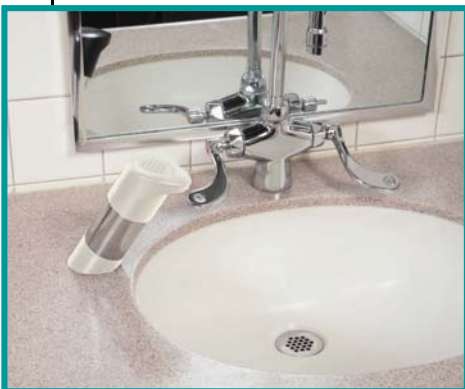

INO-DE9930BLK

Foam 1,000 ml Counter Mount Dispensing System

This INO derm 9930 counter mount dispenser features an innovative system that refills from above the counter! No messy pumps and no need to crawl on the floor. This system uses self contained sealed refill bags, so you can "top-off" the soap whenever you like, no need to wait until the reservoir is empty.

The INO derm 9930 Counter Mount system fills with specially developed, creamy moisture wash formulas. Each of the 2 products contains Emollients to help soothe and protect skin, and humectants to help maintain skin's natural moisture. Of the two moisture wash products, one has a sophisticated new fragrance and one is dye and fragrance free. Dispenser comes in black with stainless steel trim.

- Universal fit
- Economical
- Proprietary top-fill
- No Funnels, no crawling on the floor to refill
- Eliminates the risk of product contamination
- ADA compliant
- Multi-lingual packaging
- Dispenser is ABS plastic with stainless steel trim