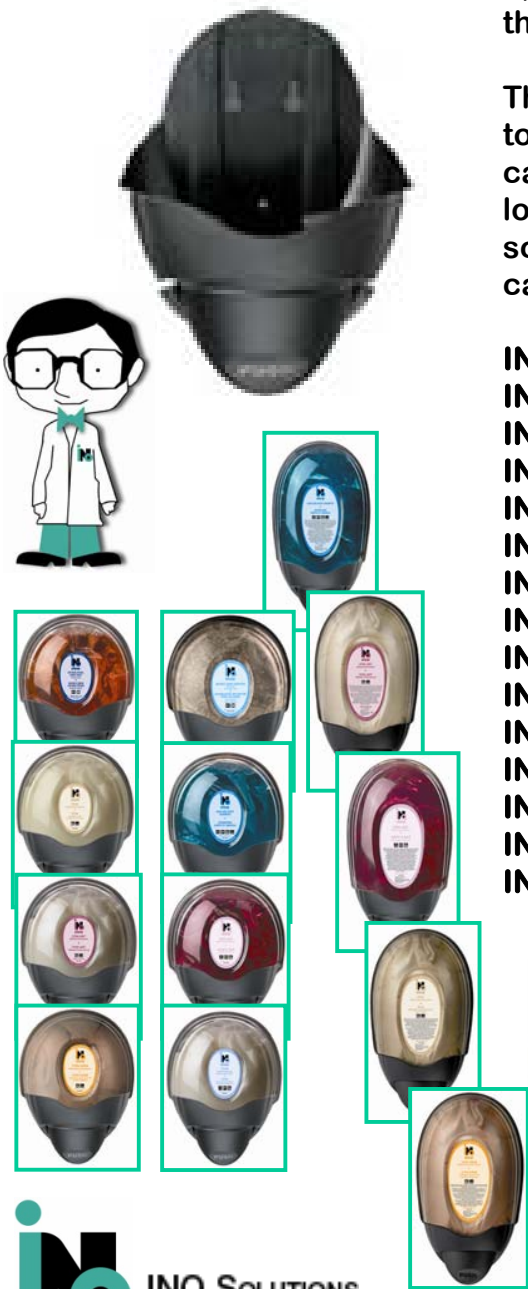

# INO view

## 2L and 4.5L Large Capacity Dispensing Systems

The INO view line of products of the INO derm family encompasses an entire variety of foaming soaps and lotions for a wide range of applications. The large capacity dispensing system is very simple as both the 2,000 ml and 4,500 ml cartridges are designed to be used in the same wall support dispenser.

The transparent cartridges make it very easy to see how much formula is left and when the cartridge should be changed. The soaps and lotions can be used in workshops, industries, schools and in most places where large capacity systems are required.